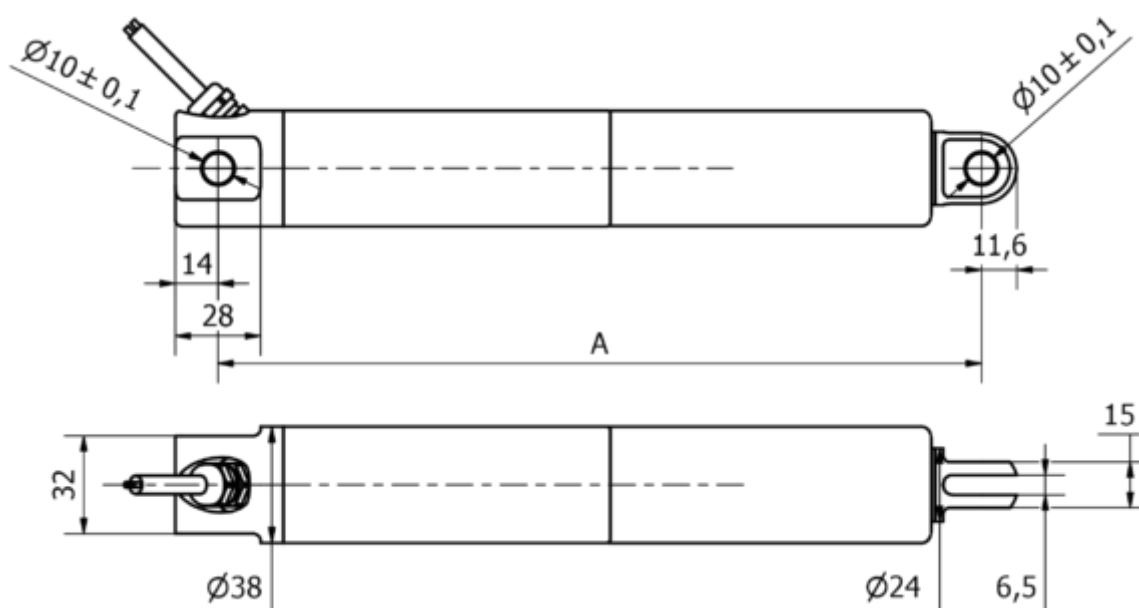

Data Sheet

Article number: 8S38220018003KCNLSK0

Description: KLEEl ine38, 200mm, 1800N, 3 mm/s, Stainless steel, IP69K
24 VDC, 3 m. Cable, Limit Switch Hall, Clevis

Measures

A	= 230 + slaglængde/stroke
Cable length	= 3 m
Load speed mm/s	= 3 mm/s
Option	= Hall sensor
Stroke (mm)	= 200
Voltage	= 24 V